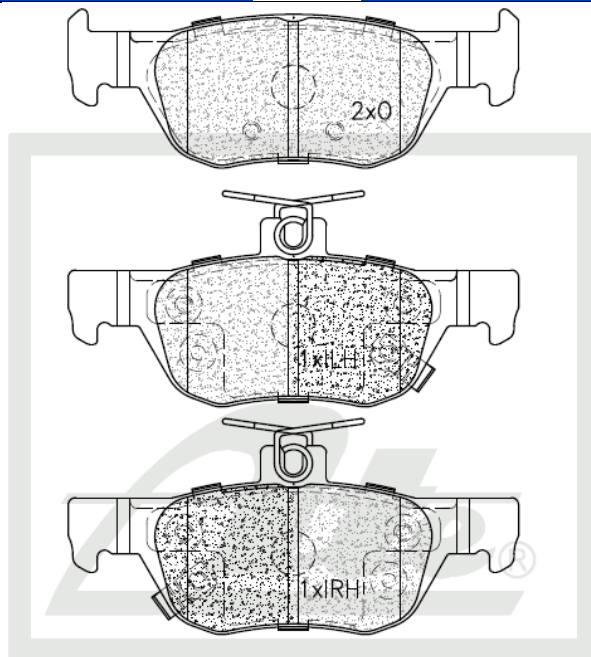

NEW PART NUMBER

Drawing

SUPPLIED WITH 2 X WEAR INDICATOR PADS PER SET
NOTE : L + R HANDED

Details of New Part

Brake Pad – Rear

Product Dimensions

Length – 122.8

Height – 43.3/51.5

Thickness – 14.4

Package Dimensions

Weight – 5000g

L – 150mm

W – 95mm

H – 55mm